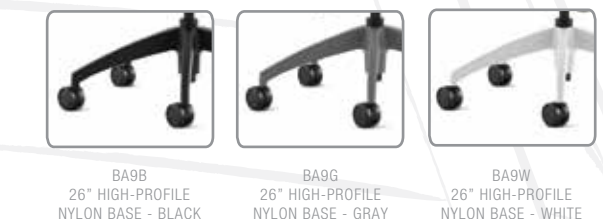

BASE COLORS