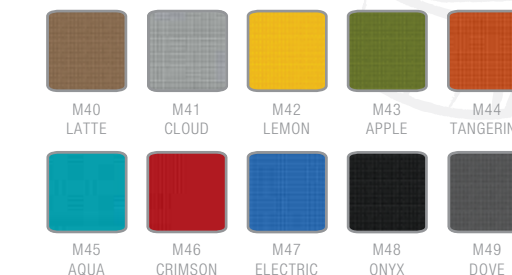

M4 MESH OPTIONS AVAILABLE FOR NEO (PBK, PGG OR PWH FRAME):