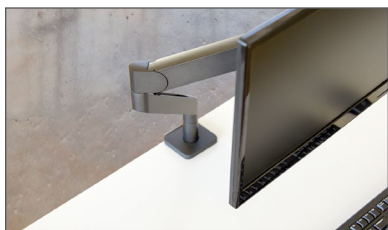

### What's Included

Fully adjustable single or dual dynamic arm(s), specified mounting style, 75/100 quick release VESA plate, monitor mounting hardware and wire management. Supports technology between 5-12 lbs.

### Notes

Dual Arm with Smart Clamp includes one Dual Arm Cover Plate and two Single Arm Cover Plates.

Dual Arm with Diamond Grommet includes 2 arms with a single piece mount that has 2 posts. Smart Clamp includes Desk Edge Clamp, 2 3/4" Round Grommet, and Bolt Thru Mounts

Bolt Thru Mount requires a 3/8" drilled hole in work surface and works on worksurfaces up to 1 1/2" thick

Desk Edge Mount works on worksurfaces between 3/4" to 1 1/2" thick

Quick release feature is standard for 75/100 VESA plate

Monitor swivel of 180°

Easily positions monitor in landscape or portrait

Arm reach and clamp includes integrated wire management

Single Arm / Swerv Smart Clamp

Single Arm / Diamond Grommet

Dual Arm / Swerv Smart Clamp